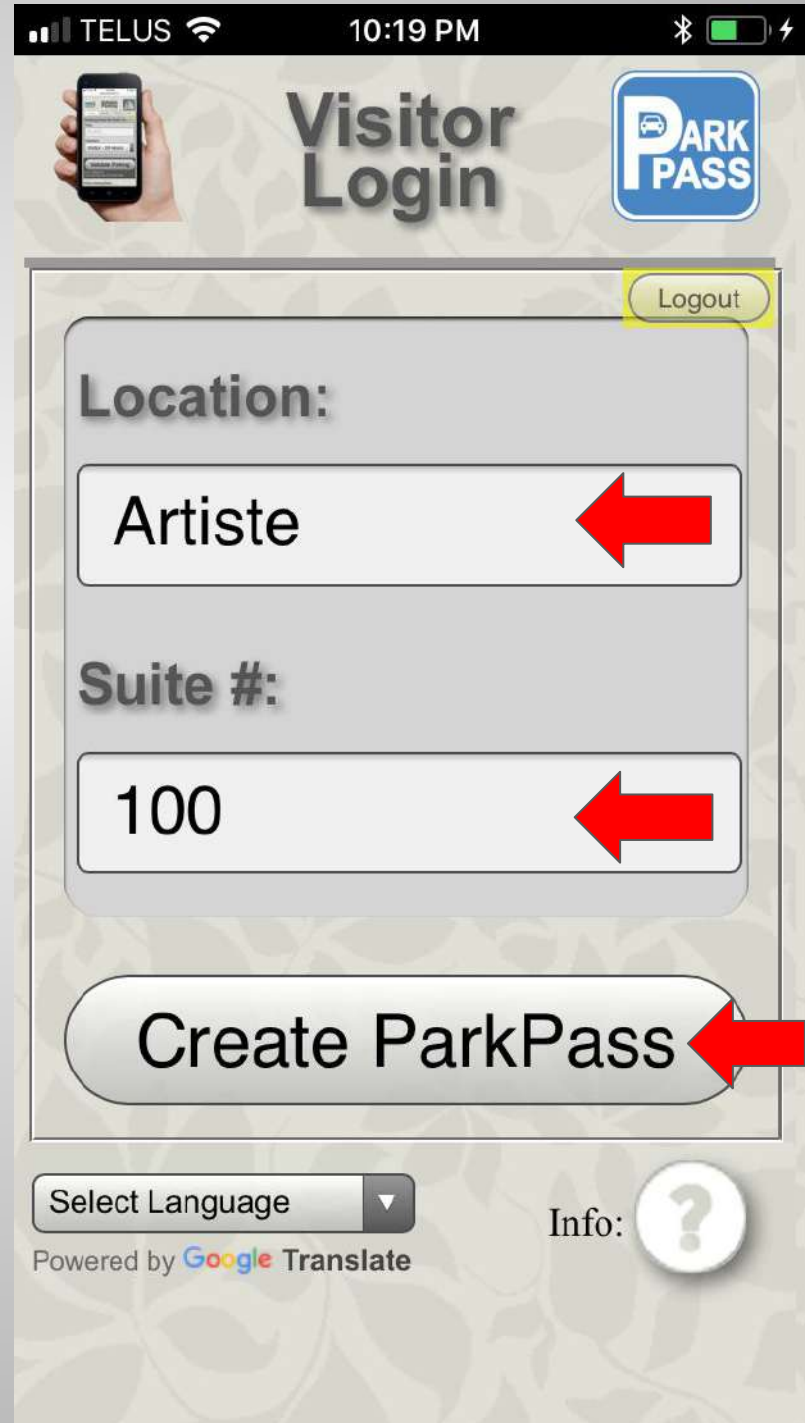

Visitor Self Serve Pass

Open Resident Login

Tap Create ParkPass

No Text Invite Or 1st Time

Input License Plate

TELUS 10:19 PM

Validate Parking
THE ARTISTE
live work play
2050 Scotia St

Visitor Parking Pass Logout

Plate:
DSY850

Time:
Visitor - 3 Hours

Get ParkPass

Artiste: 100@artiste info

No Matching Plate

Home 8:58 AM 100%

Validate Parking
THE ARTISTE

Access Code Required